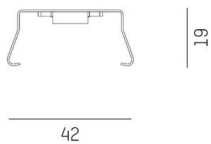

TRAIL

610-0003000000000

Deckenbefestigung

TECHNICAL DETAILS

Dimmability	not dimmable
Height [mm]	10
IP protection class	IP20
Material	metal
Net weight [kg]	0.01
EAN number	9010506347883

Energy label

SKETCH

The values are rated values. Power and luminous flux are initially subject to a tolerance of +/- 10%.
Colour temperature tolerance: +/- 150 K. The values apply to an ambient temperature of 25°C unless otherwise specified.