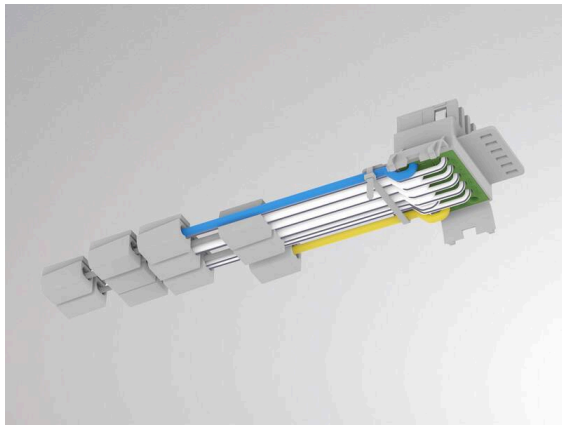

TRAIL

610-0101002000000

SKETCH

TECHNICAL DETAILS

Dimmability	not dimmable
Through wiring	5x2,5mm ² + 6x1,5mm ²
IP protection class	IP20
Material	synthetic
Net weight [kg]	0.09
EAN number	9010506347838

Energy label