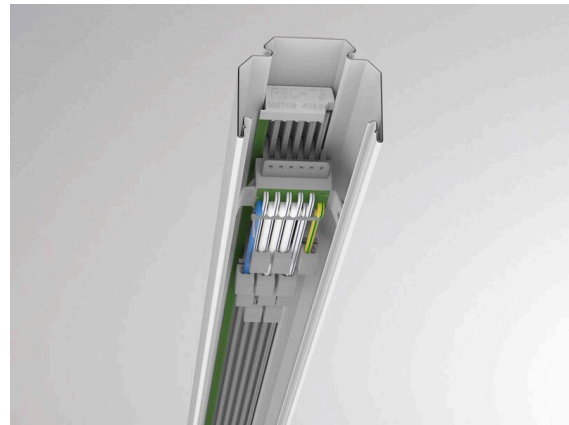

TRAIL

610-0101002000000

SKETCH

TECHNICAL DETAILS

Dimmability	not dimmable
Through wiring	5x2,5mm ² + 6x1,5mm ²
IP protection class	IP20
Material	synthetic
Net weight [kg]	0.09
EAN number	9010506347838

Energy label