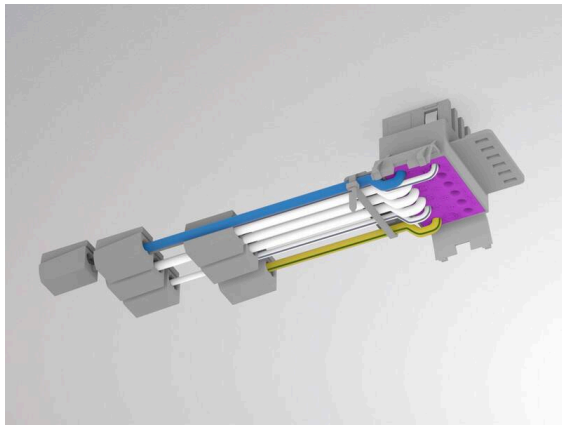

TRAIL

610-0101001000000

SKETCH

TECHNICAL DETAILS

| | |
|---------------------|---|
| Dimmability | not dimmable |
| Through wiring | 5x2,5mm ² + 2x1,5mm ² |
| IP protection class | IP20 |
| Material | synthetic |
| Net weight [kg] | 0.07 |
| EAN number | 9010506347821 |

Energy label

The values are rated values. Power and luminous flux are initially subject to a tolerance of +/- 10%.
 Colour temperature tolerance: +/- 150 K. The values apply to an ambient temperature of 25°C unless otherwise specified.