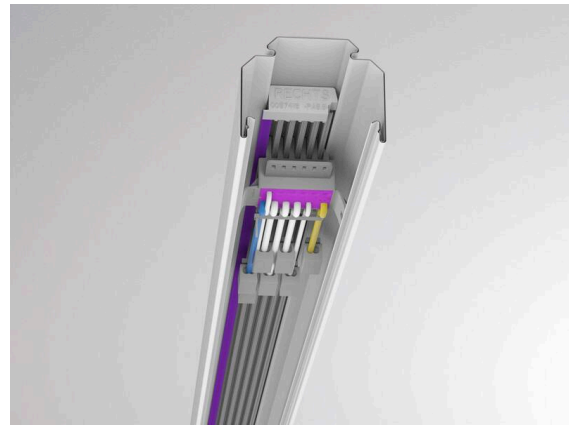

TRAIL

610-0101001000000

SKETCH

TECHNICAL DETAILS

| | |
|---------------------|---|
| Dimmability | not dimmable |
| Through wiring | 5x2,5mm ² + 2x1,5mm ² |
| IP protection class | IP20 |
| Material | synthetic |
| Net weight [kg] | 0.07 |
| EAN number | 9010506347821 |

Energy label

The values are rated values. Power and luminous flux are initially subject to a tolerance of +/- 10%.
 Colour temperature tolerance: +/- 150 K. The values apply to an ambient temperature of 25°C unless otherwise specified.