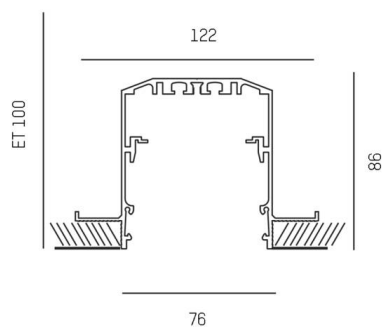

LOG IN/LOG OUT 2.1

728-4950100

LOG 2.1 SYSTEM PROFIL R TRIMLESS RECESSED PROFILE made of die-cast aluminium, dimmability: not dimmable, IP20

TECHNICAL DETAILS

Dimmability	not dimmable
Length [mm]	4500
Width [mm]	123
Height [mm]	86
Ceiling cutout [mm]	76
Ceiling thickness [mm]	12,5
Mounting depth [mm]	100
IP protection class	IP20
Material	die-cast aluminium
Net weight [kg]	9.99
EAN number	9010506147360

SKETCH

The values are rated values. Power and luminous flux are initially subject to a tolerance of +/- 10%.
Colour temperature tolerance: +/- 150 K. The values apply to an ambient temperature of 25°C unless otherwise specified.