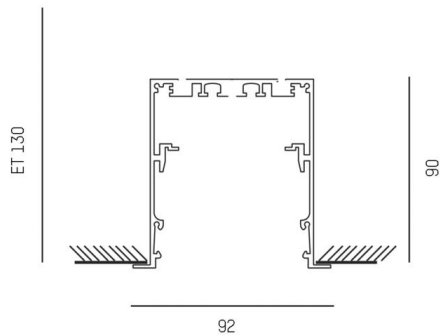

LOG IN/LOG OUT 2.1

728-395010000800

LOG 2.1 SYSTEM PROFIL R RECESSED PROFILE made of die-cast aluminium, natural anodised, dimmability: not dimmable, IP20

TECHNICAL DETAILS

Dimmability	not dimmable
Length [mm]	4500
Width [mm]	92
Height [mm]	90
IP protection class	IP20
Material	die-cast aluminium
Colour of body	aluminium anodised
Net weight [kg]	9.36
EAN number	9010506147353

Energy label

SKETCH

The values are rated values. Power and luminous flux are initially subject to a tolerance of +/- 10%.
Colour temperature tolerance: +/- 150 K. The values apply to an ambient temperature of 25°C unless otherwise specified.