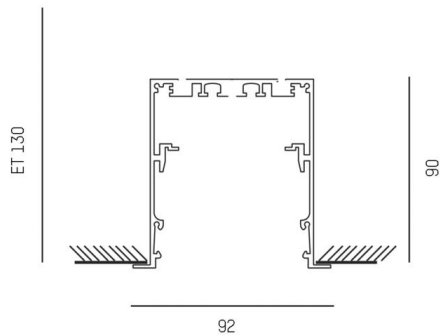

LOG IN/LOG OUT 2.1

728-395010000600

LOG 2.1 SYSTEM PROFIL R RECESSED PROFILE made of die-cast aluminium, black, similar to RAL 9005, dimmability: not dimmable, IP20

TECHNICAL DETAILS

Dimmability	not dimmable
Length [mm]	4500
Width [mm]	92
Height [mm]	90
IP protection class	IP20
Material	die-cast aluminium
Colour of body RAL	black 9005
Net weight [kg]	9.36
EAN number	9010506147346

Energy label

SKETCH

The values are rated values. Power and luminous flux are initially subject to a tolerance of +/- 10%.
Colour temperature tolerance: +/- 150 K. The values apply to an ambient temperature of 25°C unless otherwise specified.