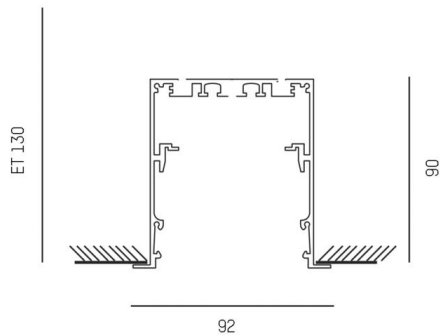

LOG IN/LOG OUT 2.1

728-395010000500

LOG 2.1 SYSTEM PROFIL R RECESSED PROFILE made of die-cast aluminium, white, similar to RAL 9016, dimmability: not dimmable, IP20

TECHNICAL DETAILS

Dimmability	not dimmable
Length [mm]	4500
Width [mm]	92
Height [mm]	90
IP protection class	IP20
Material	die-cast aluminium
Colour of body	white
RAL	9016
Net weight [kg]	9.36
EAN number	9010506147339

Energy label

SKETCH

The values are rated values. Power and luminous flux are initially subject to a tolerance of +/- 10%.
Colour temperature tolerance: +/- 150 K. The values apply to an ambient temperature of 25°C unless otherwise specified.