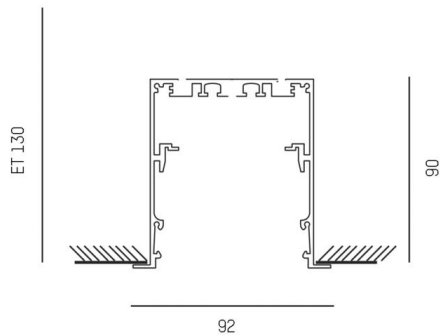

LOG IN/LOG OUT 2.1

728-39510000500

LOG 2.1 SYSTEM PROFIL R RECESSED PROFILE made of die-cast aluminium, white, similar to RAL 9016, dimmability: not dimmable, IP20

TECHNICAL DETAILS

Dimmability	not dimmable
Length [mm]	2250
Width [mm]	92
Height [mm]	90
IP protection class	IP20
Material	die-cast aluminium
Colour of body RAL	white 9016
Net weight [kg]	4.68
EAN number	9010506414752

Energy label

SKETCH

The values are rated values. Power and luminous flux are initially subject to a tolerance of +/- 10%.
Colour temperature tolerance: +/- 150 K. The values apply to an ambient temperature of 25°C unless otherwise specified.