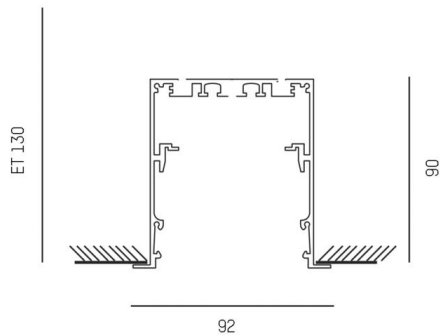

LOG IN/LOG OUT 2.1

728-395100000800

LOG 2.1 SYSTEM PROFIL R RECESSED PROFILE made of die-cast aluminium, natural anodised, dimmability: not dimmable, IP20

TECHNICAL DETAILS

| | |
|---------------------|--------------------|
| Dimmability | not dimmable |
| Length [mm] | 2250 |
| Width [mm] | 92 |
| Height [mm] | 90 |
| IP protection class | IP20 |
| Material | die-cast aluminium |
| Colour of body | aluminium anodised |
| Net weight [kg] | 4.68 |
| EAN number | 9010506414776 |

Energy label

SKETCH

The values are rated values. Power and luminous flux are initially subject to a tolerance of +/- 10%.
Colour temperature tolerance: +/- 150 K. The values apply to an ambient temperature of 25°C unless otherwise specified.