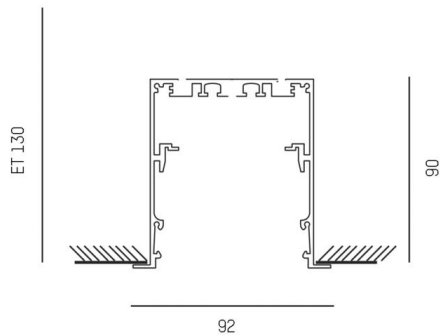

LOG IN/LOG OUT 2.1

728-395100000600

LOG 2.1 SYSTEM PROFIL R RECESSED PROFILE made of die-cast aluminium, black, similar to RAL 9005, dimmability: not dimmable, IP20

TECHNICAL DETAILS

Dimmability	not dimmable
Length [mm]	2250
Width [mm]	92
Height [mm]	90
IP protection class	IP20
Material	die-cast aluminium
Colour of body RAL	black 9005
Net weight [kg]	4.68
EAN number	9010506414769

Energy label

SKETCH

The values are rated values. Power and luminous flux are initially subject to a tolerance of +/- 10%.
Colour temperature tolerance: +/- 150 K. The values apply to an ambient temperature of 25°C unless otherwise specified.